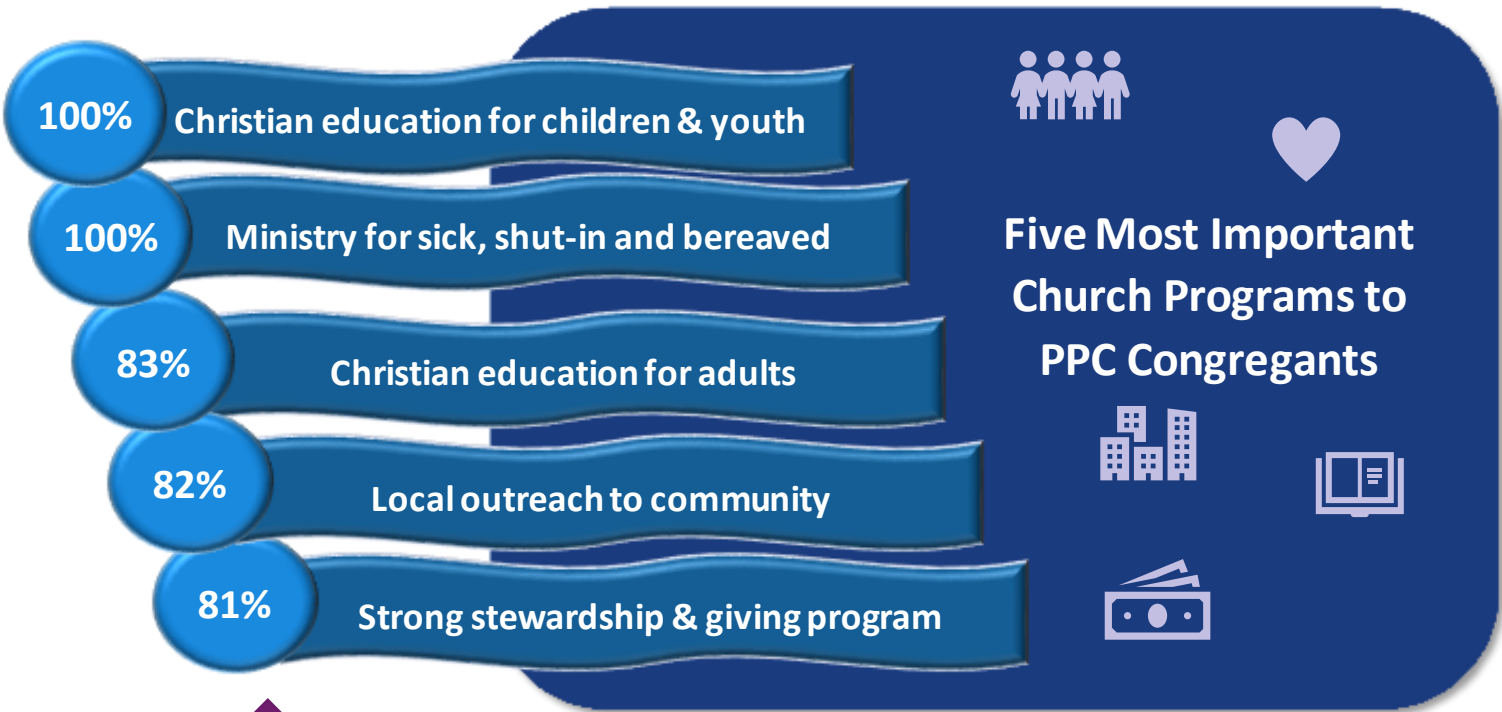

2018 Pittsboro Presbyterian Church Congregational Survey Highlights

53 Responses

Survey Participants

Percent who said "Essential" or "Very Important"

What We Want in a Pastor
(Percent of respondents who selected each skill)